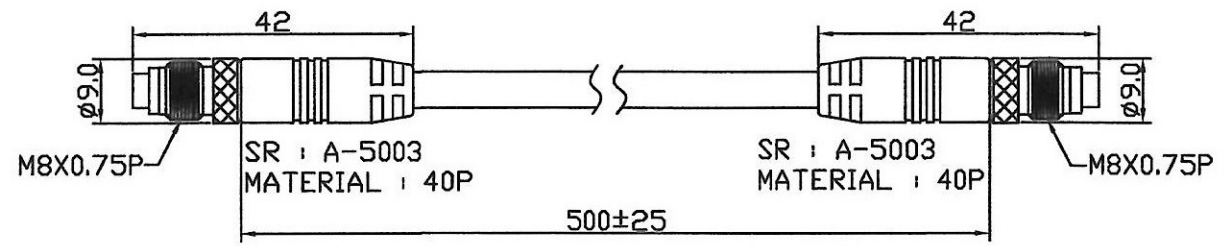

Cable	MR195
∅D	∅4.95±0.1mm
Cover	Black
FME F	Nickel-plated

ROHS

ISO 9001
ISO 14001

Material:		Treatment:		TRANSVOICE			
Drawer	Design	Aprov	Tolerance	Unit: mm		TITLE	FME F+MR195+FME F
				Ver: A	Scale 1:1	Model NO	201-500
Part NO	CX-FME195FME-2034D	X=±0.5 Y=±0.2 XX=±0.1 XXX=±0.05		File NO: QR0402	Drawing NO	100-27001-098	