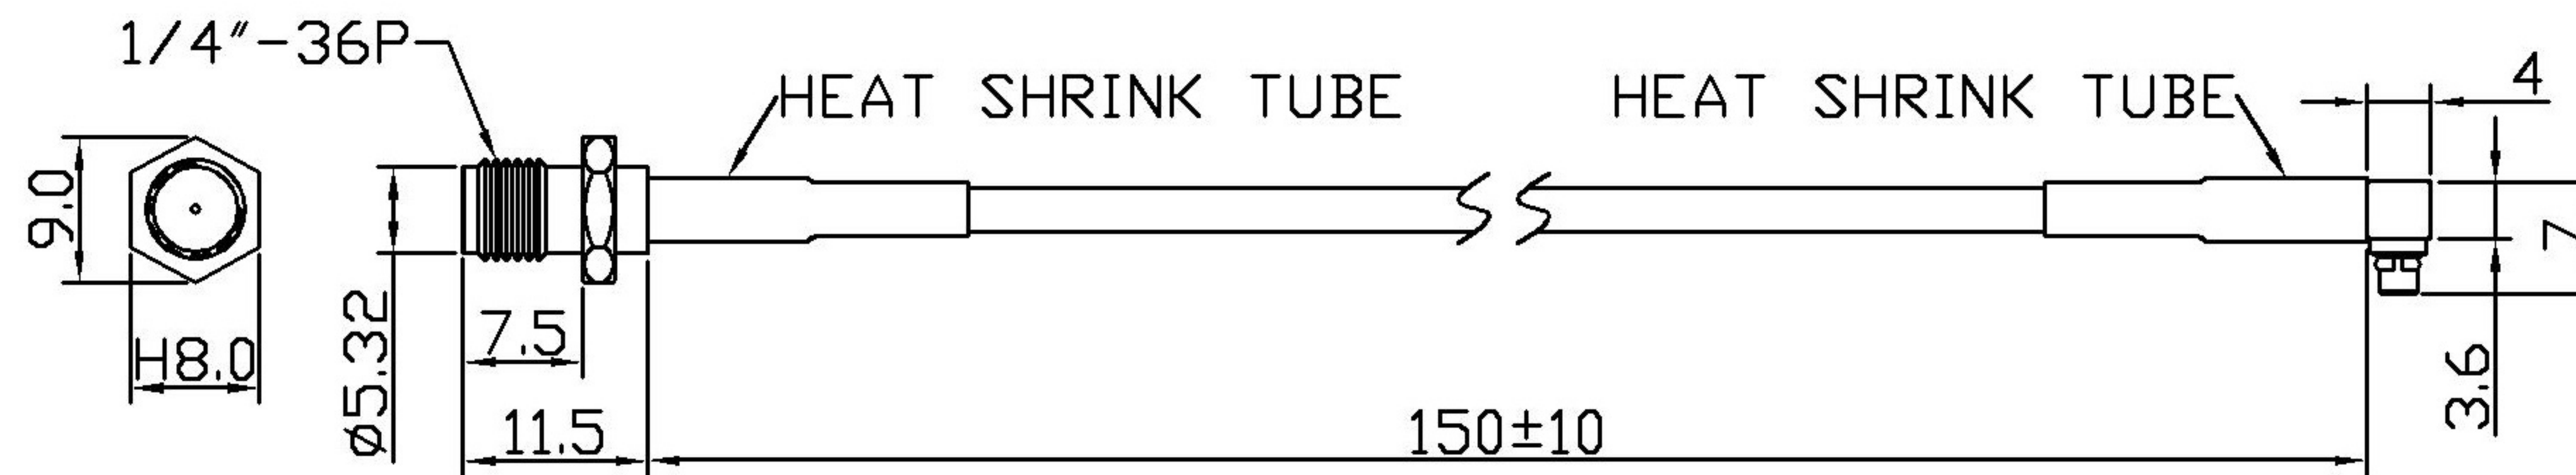

Cable	RG316/U
OD	ø2.6±0.2mm
Cover	Black
SMA F B TYPE	Gold
MMCX M RA	Gold

Cable : VW-1

**ROHS**

ISO 9001  
ISO 14001

Material:		Treatment:		TRANSVOICE			
Drawer	Design	Aprov	Tolerance	Unit: mm		TITLE	SMA F B TYPE+316U +MMCX M RA
			X=±0.5 .X=±0.2 .XX=±0.1 .XXX=±0.05	Ver: A	Scale 1:1	Model NO	201-629
				File NO: QR0402		Drawing NO	100-27001-0256

NO	DESCRIPTION	MATERIAL/FINISH	Q'TY
Part NO			