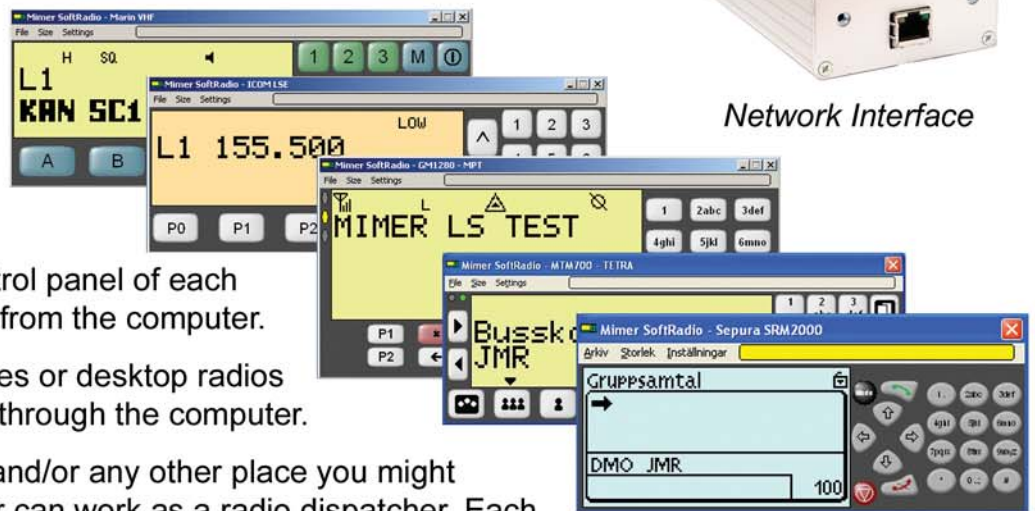

## Computer Controlled Radio

Mimer SoftRadio is a system for control of two-way radio systems over a network or over the Internet.

A Network Interface is connected to the radio. All audio is digitised and sent over the network in packages.

The user then operates the radio via a windows application on his computer.

Network Interface

When needed, the control panel of each radio can be accessed from the computer.

The need for leased lines or desktop radios disappears, all is done through the computer.

At the dispatch center and/or any other place you might need it, every computer can work as a radio dispatcher. Each operator can control several radios and each radio can be controlled by several operators.