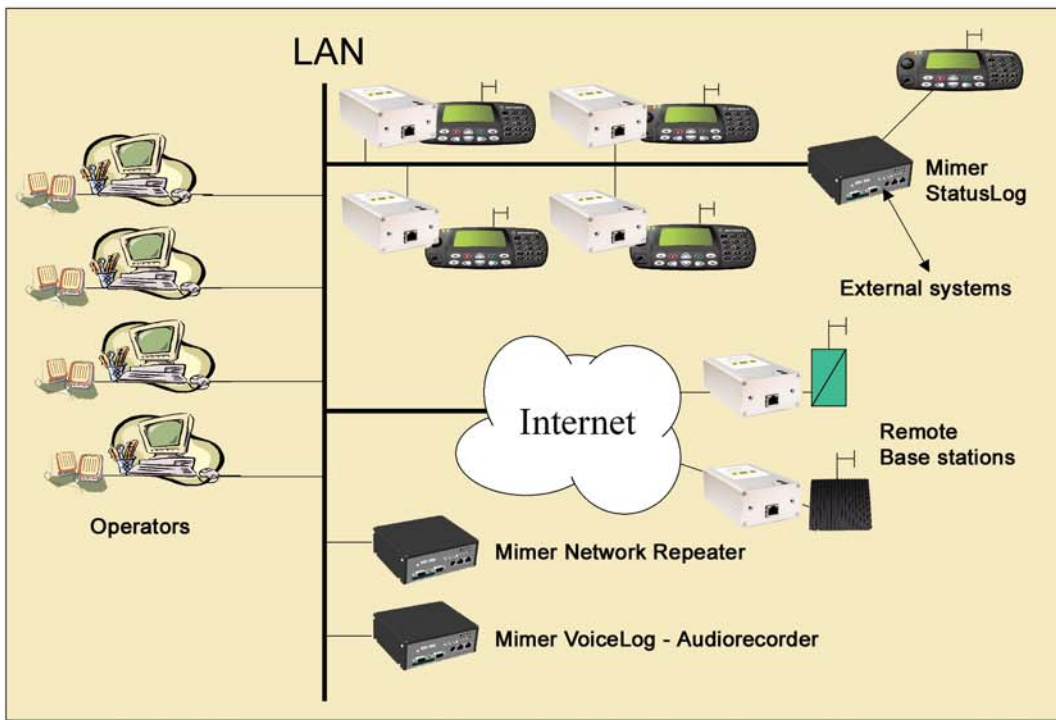

For the small company - access your local radio over the office LAN. From one or more computers.