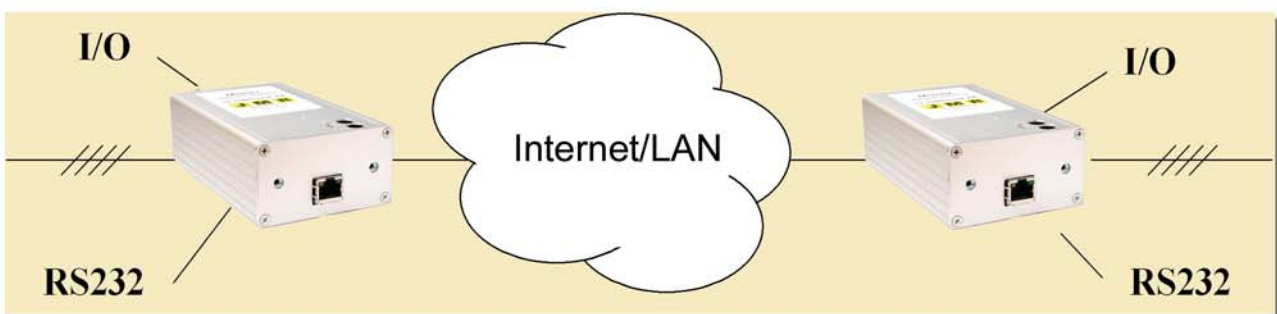

Mimer SoftRadio

J M R

Mimer SoftLine

- Have you got a problem with too expensive leased lines?
- Do you need to transfer both audio and data?

Mimer SoftLine is a system that replaces leased lines with LAN or Internet connections.

A network interface is installed at each end and connected to LAN and/or the Internet. Between the two interfaces a virtual audio channel, a RS232 connection and logical I/O:s are set up automatically.

Perfect for radio or alarm systems.

2- or 4-wire audio
Transparent RS232

2 opto input
2 opto output
1 relay driver output

Developed by JMR & LS Elektronik AB
More information is available
via mimer@jmrab.se